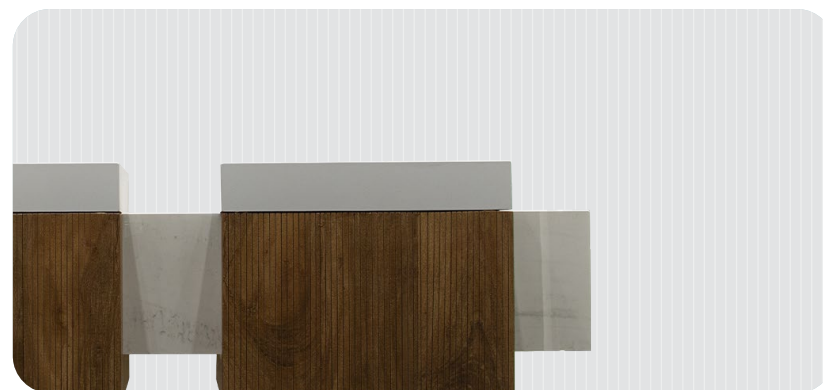

Dimensions	50 - 60	61 - 70	71 - 80	81 - 90	91 - 100	101 - 110	111 - 120	120 and more
Availability	*	*	*	*	*	*	*	*
Code	GW - 130 , GW - 135