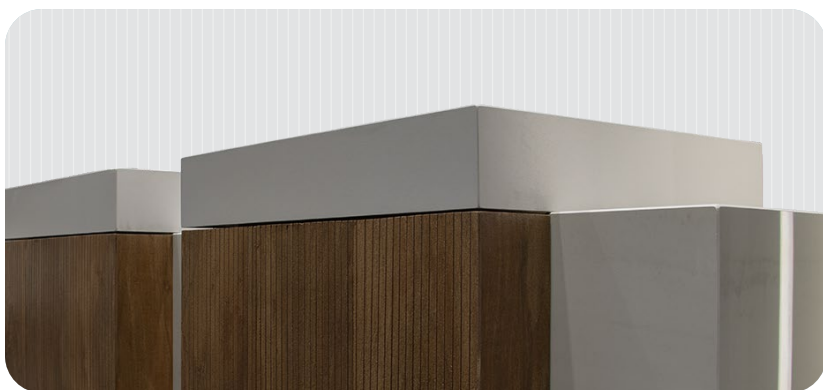

**Secret 4-Sides**  
Hidden 4 sides sink

**Side**  
Side sink

**Onward**  
Onward sink

Dimensions	50 - 60	61 - 70	71 - 80	81 - 90	91 - 100	101 - 110	111 - 120	120 and more
Availability	*	*	*	*	*	*	*	*
Code	GW - 130 , GW - 135							