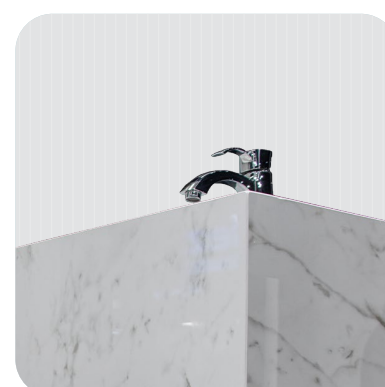

Length^{CM}	50 - 60	61 - 70	71 - 80	81 - 90	91 - 100	101 - 110	111 - 120	120 and more
Availability	*	*	*	*	*	*	*	*
Code	GW - 100 , GW - 105