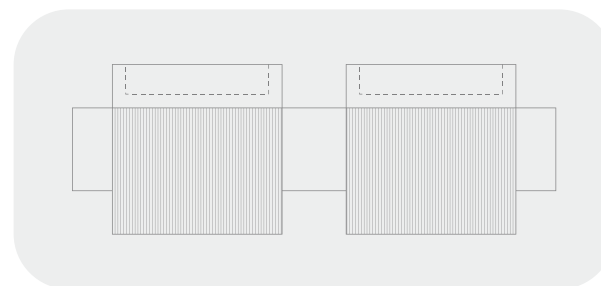

ELBRUCE

Mount Elbrus is the highest and most prominent peak in Russia and Europe. It is situated in the western part of the Caucasus and is the highest peak of the Caucasus Mountains. The dormant volcano rises 5,642 m (18,510 ft) above sea level; it is the highest stratovolcano in Eurasia, as well as the tenth-most prominent peak in the world.