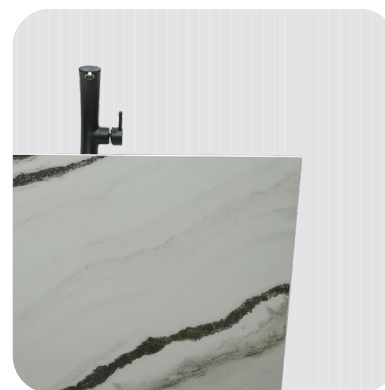

**PRE-CUT  
EFFECTS**

**Vertical**  
Vertical Pre-cut

**Horizontal**  
Horizontal Pre-cut

**Diamond**  
4 sides Pre-cut

**Arc**  
Arc Pre-cut

**SINK  
TYPE**

**Onward**  
Onward sink

Dimensions	50 - 60	61 - 70	71 - 80	81 - 90	91 - 100	101 - 110	111 - 120	120 and more
Availability	*	*	*	*	*	*	*	*
Code	GV - 110 , GV - 115							