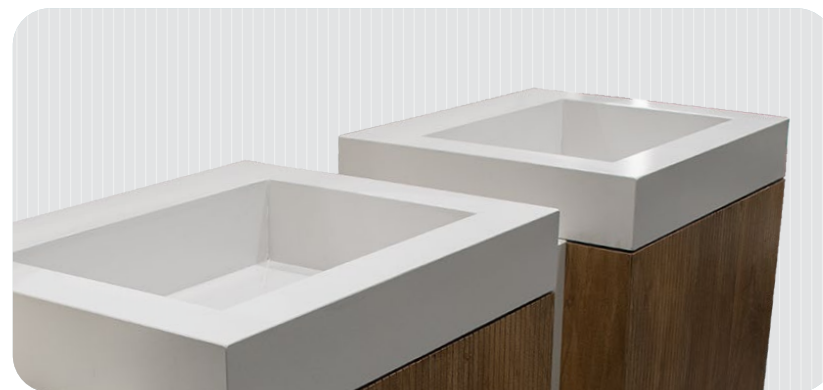

Dimensions	50 - 60	61 - 70	71 - 80	81 - 90	91 - 100	101 - 110	111 - 120	120 and more
Availability	*	*	*	*	*	*	*	*
Code	GW - 130 , GW - 135